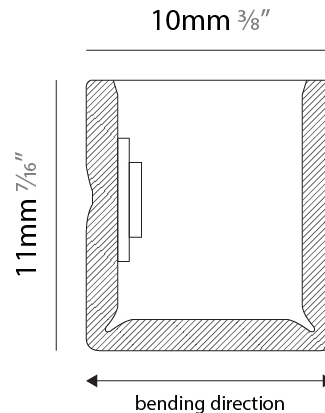

1. To build a product code in our configurator select the specify button on the base model # product page
2. To build a manual product code on this datasheet choose from the options listed below in blue font and add the suffix to the base model #

GENERAL

Series: Flexlite
Subseries: Firenze Palla Monopoint
Brand: Unonovesette
Division: Exterior
Mounting Type: Surface
Mounting Location: Wall
Subcategory: Wall Effect

PHYSICAL

Shape: Curves
Length (mm): 1000
Length (in): 39 ³/₈
Width (mm): 10
Width (in): 0 ³/₈
Height (mm): 11
Height (in): 0 ⁷/₁₆
Light Distribution: Omnidirectional
Diffuser: Polyurethane - Opal
Fixture Finish: WHI
Fixture Material: PVC / Polyurethane
Cable Details: Neoprene 300mm 2x0.5 mm2
Upon Request: Custom length - maximum of 5 meters

ELECTRICAL

Lamp Type: LED
Input Wattage (W): 13.57/m
Total Output Wattage (W): 11.21/m
Dimming: Non-Dimmable / 0-10V Dimming
Driver Included: No
Driver Location: Remote
Driver Type: Constant Voltage - Universal
Driver Class: Class 2
Input Voltage (V): 120 - 277
Output Voltage (V): 24

LED

Color Temperature (°K): 2700 / 3150 / 4300 / 5250
Max. Delivered Lumen (lm): 470 (3150K)
CRI: >85 CRI
Lamp Life (hrs): 50000
Upon Request: Dim to Warm

OPTICAL

Optic°: 120° Diffused light

RATINGS AND CERTIFICATIONS

Certified By: Certified for North American Standards
IP rating: IP68 (for permanent submersion 5m)