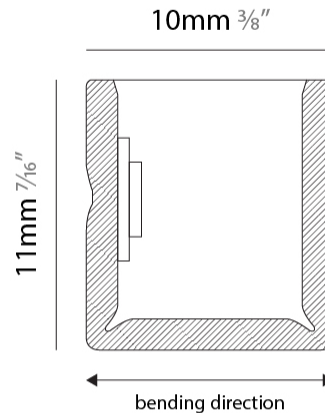

PROJECT
TYPE
SPECIFIER
QUANTITY
DATE

1. To build a product code in our configurator select the specify button on the base model # product page
2. To build a manual product code on this datasheet choose from the options listed below in blue font and add the suffix to the base model #

GENERAL

Series: Flexlite
Subseries: Firenze Palla Monopoint
Brand: Unonovesette
Division: Exterior
Mounting Type: Surface
Mounting Location: Wall
Subcategory: Wall Effect

PHYSICAL

Shape: Curves
Length (mm): 1000
Length (in): 39 ³/₈
Width (mm): 10
Width (in): 0 ³/₈
Height (mm): 11
Height (in): 0 ⁷/₁₆
Light Distribution: Omnidirectional
Diffuser: Polyurethane - Opal
Fixture Finish: WHI
Fixture Material: PVC / Polyurethane
Cable Details: Neoprene 300mm 2x0.5 mm2
Upon Request: Custom length - maximum of 5 meters

ELECTRICAL

Lamp Type: LED
Input Wattage (W): 13.57/m
Total Output Wattage (W): 11.21/m
Dimming: Non-Dimmable / 0-10V Dimming
Driver Included: No
Driver Location: Remote
Driver Type: Constant Voltage - Universal
Driver Class: Class 2
Input Voltage (V): 120 - 277
Output Voltage (V): 24

LED

Color Temperature (°K): 2700 / 3150 / 4300 / 5250
Max. Delivered Lumen (lm): 470 (3150K)
CRI: >85 CRI
Lamp Life (hrs): 50000
Upon Request: Dim to Warm

OPTICAL

Optic°: 120° Diffused light

RATINGS AND CERTIFICATIONS

Certified By: Certified for North American Standards
IP rating: IP68 (for permanent submersion 5m)